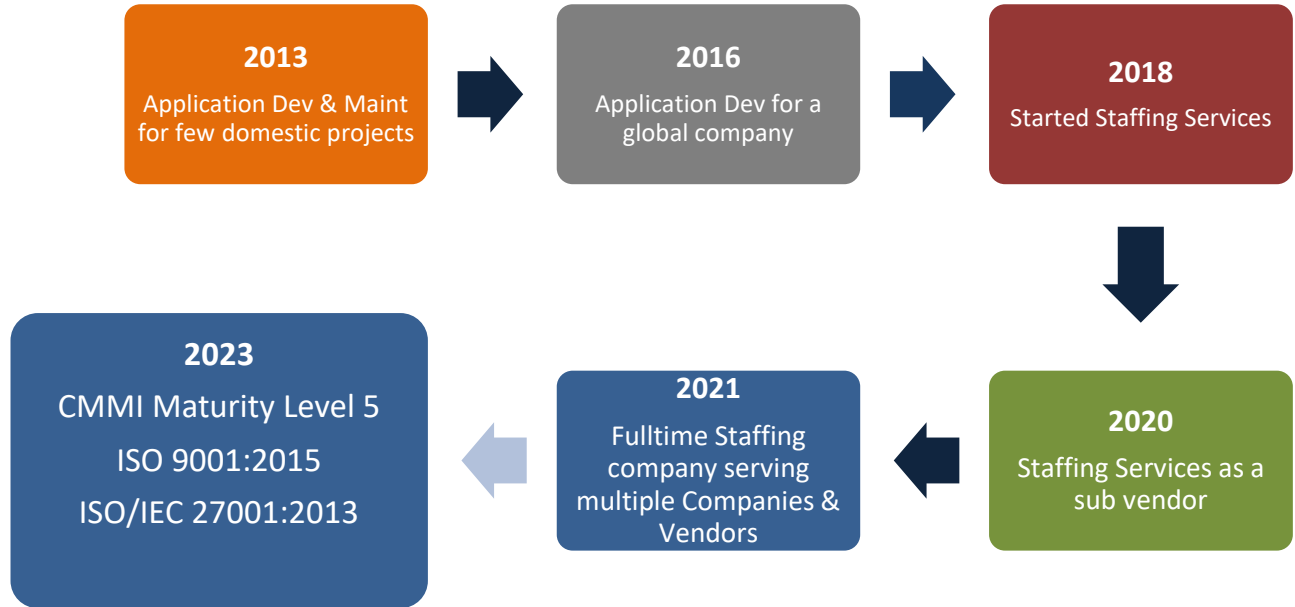

ADILA IT Consultancy Services

Hyderabad & Visakhapatnam

Company Journey

A background image showing a close-up of two hands shaking in a firm grip, symbolizing agreement or partnership. Overlaid on this is a 3D bar chart with several bars of varying heights, suggesting growth or performance metrics.

Company Profile

Employee Base

- Team of 37 associates with different groups of BDMs and recruiters.

Customer Base

- Serving ~10 MNCs as staffing partner

Resource base

- Successfully onboarded more than 500+ associates in in TCS, Wipro, Capgemini and many MNC customers.