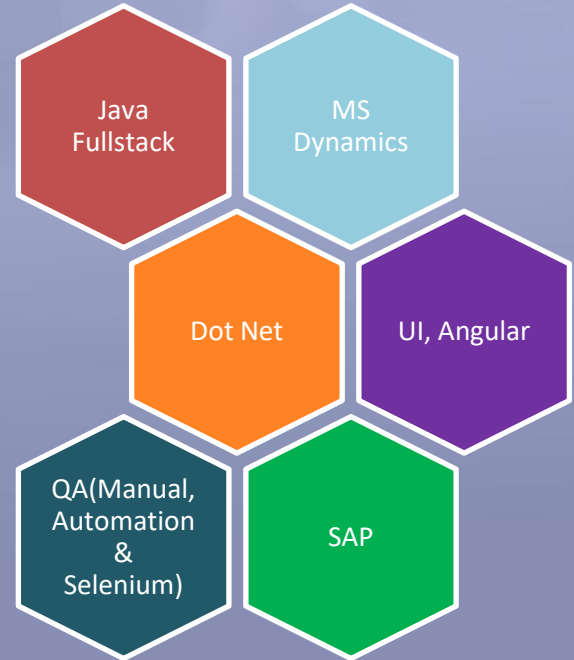

Technology Spread