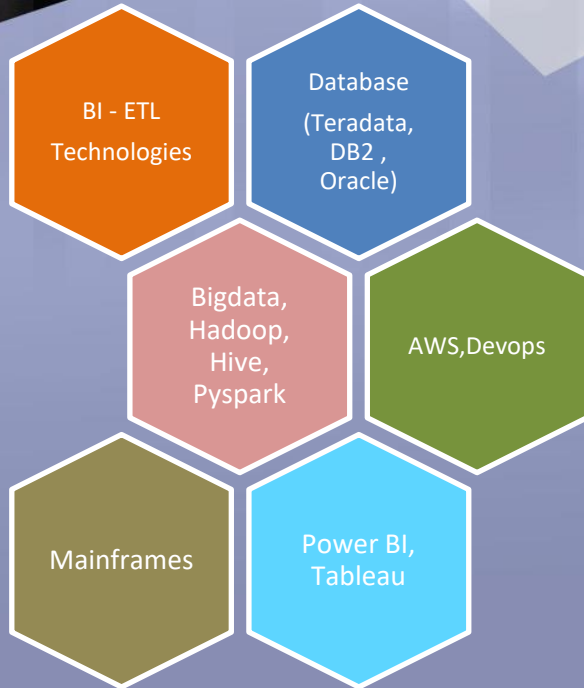

Technology Spread